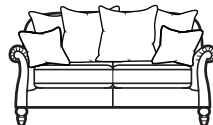

Eastbury

A refreshed version of our beloved Westbury.

Grand Pillow Back Sofa

H 100cm W 224cm D 95cm
SH 53cm SW 180cm SD 58cm
AH 72cm

Large Two Seater Pillow Back Sofa

H 100cm W 190cm D 95cm
SH 53cm SW 146cm SD 58cm
AH 72cm

Two Seater Pillow Back Sofa

H 100cm W 163cm D 95cm
SH 53cm SW 119cm SD 58cm
AH 72cm

Grand Formal Back Sofa

H 100cm W 224cm D 95cm
SH 53cm SW 180cm SD 58cm
AH 72cm

Large Two Seater Formal Back Sofa

H 100cm W 190cm D 95cm
SH 53cm SW 146cm SD 58cm
AH 72cm

Two Seater Formal Back Sofa

H 100cm W 163cm D 95cm
SH 53cm SW 119cm SD 58cm
AH 72cm

Chair

H 100cm W 95cm D 95cm
SH 53cm SW 51cm SD 58cm
AH 72cm

Snuggler

H 100cm W 131cm D 95cm
SH 53cm SW 86cm SD 58cm
AH 72cm