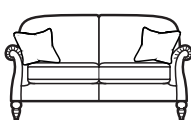

Eastbury

A refreshed version of our beloved Westbury.

Grand Pillow Back Sofa

H 100cm W 224cm D 95cm
SH 53cm SW 180cm SD 58cm
AH 72cm

Large Two Seater Pillow Back Sofa

H 100cm W 190cm D 95cm
SH 53cm SW 146cm SD 58cm
AH 72cm

Two Seater Pillow Back Sofa

H 100cm W 163cm D 95cm
SH 53cm SW 119cm SD 58cm
AH 72cm

Grand Formal Back Sofa

H 100cm W 224cm D 95cm
SH 53cm SW 180cm SD 58cm
AH 72cm

Large Two Seater Formal Back Sofa

H 100cm W 190cm D 95cm
SH 53cm SW 146cm SD 58cm
AH 72cm