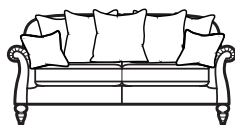

Eastbury

A refreshed version of our beloved Westbury.

Grand Pillow Back Sofa

H 100cm W 224cm D 95cm
SH 53cm SW 180cm SD 58cm
AH 72cm

Large Two Seater Pillow Back Sofa

H 100cm W 190cm D 95cm
SH 53cm SW 146cm SD 58cm
AH 72cm

Two Seater Pillow Back Sofa

H 100cm W 163cm D 95cm
SH 53cm SW 119cm SD 58cm
AH 72cm

Grand Formal Back Sofa

H 100cm W 224cm D 95cm
SH 53cm SW 180cm SD 58cm
AH 72cm

Large Two Seater Formal Back Sofa

H 100cm W 190cm D 95cm
SH 53cm SW 146cm SD 58cm
AH 72cm

Two Seater Formal Back Sofa

H 100cm W 163cm D 95cm
SH 53cm SW 119cm SD 58cm
AH 72cm

Chair

H 100cm W 95cm D 95cm
SH 53cm SW 51cm SD 58cm
AH 72cm

Snuggler

H 100cm W 131cm D 95cm
SH 53cm SW 86cm SD 58cm
AH 72cm