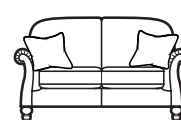

Eastbury

A refreshed version of our beloved Westbury.

Grand Pillow Back Sofa

H 100cm W 224cm D 95cm
SH 53cm SW 180cm SD 58cm
AH 72cm

Large Two Seater Pillow Back Sofa

H 100cm W 190cm D 95cm
SH 53cm SW 146cm SD 58cm
AH 72cm

Two Seater Pillow Back Sofa

H 100cm W 163cm D 95cm
SH 53cm SW 119cm SD 58cm
AH 72cm

Grand Formal Back Sofa

H 100cm W 224cm D 95cm
SH 53cm SW 180cm SD 58cm
AH 72cm

Large Two Seater Formal Back Sofa

H 100cm W 190cm D 95cm
SH 53cm SW 146cm SD 58cm
AH 72cm

Two Seater Formal Back Sofa

H 100cm W 163cm D 95cm
SH 53cm SW 119cm SD 58cm
AH 72cm

Chair

H 100cm W 95cm D 95cm
SH 53cm SW 51cm SD 58cm
AH 72cm

Snuggler

H 100cm W 131cm D 95cm
SH 53cm SW 86cm SD 58cm
AH 72cm