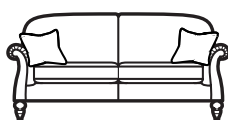

Eastbury

A refreshed version of our beloved Westbury.

Grand Pillow Back Sofa

H 100cm W 224cm D 95cm
SH 53cm SW 180cm SD 58cm
AH 72cm

Large Two Seater Pillow Back Sofa

H 100cm W 190cm D 95cm
SH 53cm SW 146cm SD 58cm
AH 72cm

Two Seater Pillow Back Sofa

H 100cm W 163cm D 95cm
SH 53cm SW 119cm SD 58cm
AH 72cm

Grand Formal Back Sofa

H 100cm W 224cm D 95cm
SH 53cm SW 180cm SD 58cm
AH 72cm

Large Two Seater Formal Back Sofa

H 100cm W 190cm D 95cm
SH 53cm SW 146cm SD 58cm
AH 72cm