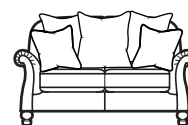

Eastbury

A refreshed version of our beloved Westbury.

Grand Pillow Back Sofa

H 100cm W 224cm D 95cm
SH 53cm SW 180cm SD 58cm
AH 72cm

Large Two Seater Pillow Back Sofa

H 100cm W 190cm D 95cm
SH 53cm SW 146cm SD 58cm
AH 72cm

Two Seater Pillow Back Sofa

H 100cm W 163cm D 95cm
SH 53cm SW 119cm SD 58cm
AH 72cm

Grand Formal Back Sofa

H 100cm W 224cm D 95cm
SH 53cm SW 180cm SD 58cm
AH 72cm

Large Two Seater Formal Back Sofa

H 100cm W 190cm D 95cm
SH 53cm SW 146cm SD 58cm
AH 72cm

Two Seater Formal Back Sofa

H 100cm W 163cm D 95cm
SH 53cm SW 119cm SD 58cm
AH 72cm

Chair

H 100cm W 95cm D 95cm
SH 53cm SW 51cm SD 58cm
AH 72cm

Snuggler

H 100cm W 131cm D 95cm
SH 53cm SW 86cm SD 58cm
AH 72cm