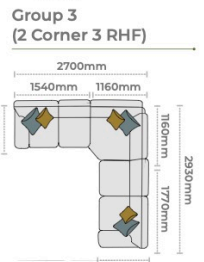

CORNER GROUP OPTIONS

The single armless unit is perfect to extend the corner sofas to fit larger living areas.

Single armless unit in fabric 5998 (supplied with adjustable glides).