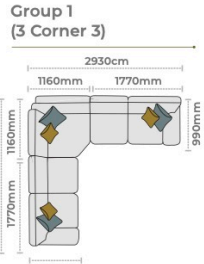

CORNER GROUP OPTIONS

The single armless unit is perfect to extend the corner sofas to fit larger living areas.

Single armless unit in fabric 5998 (supplied with adjustable glides).