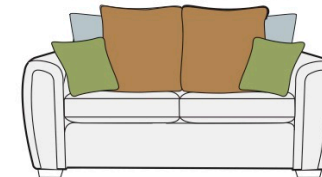

3 seater sofa/sofabed

- Body and seat cushions
- Two pillow back cushions
- Two pillow back cushions
- Two small scatter cushions