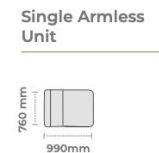

CORNER GROUP OPTIONS

The single armless unit is perfect to extend the corner sofas to fit larger living areas.

Single armless unit in fabric 5998 (supplied with adjustable glides).