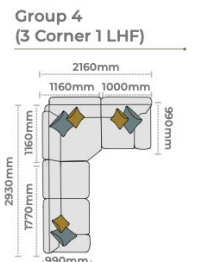

CORNER GROUP OPTIONS

The single armless unit is perfect to extend the corner sofas to fit larger living areas.

Single armless unit in fabric 5998 (supplied with adjustable glides).