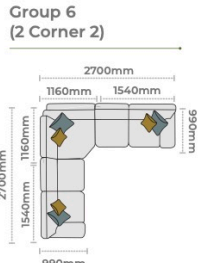

CORNER GROUP OPTIONS

The single armless unit is perfect to extend the corner sofas to fit larger living areas.

Single armless unit in fabric 5998 (supplied with adjustable glides).