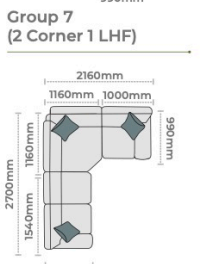

CORNER GROUP OPTIONS

The single armless unit is perfect to extend the corner sofas to fit larger living areas.

Single armless unit in fabric 5998 (supplied with adjustable glides).