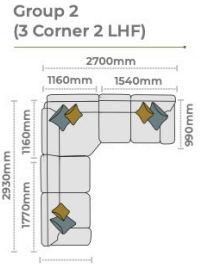

CORNER GROUP OPTIONS

The single armless unit is perfect to extend the corner sofas to fit larger living areas.

Single armless unit in fabric 5998 (supplied with adjustable glides).