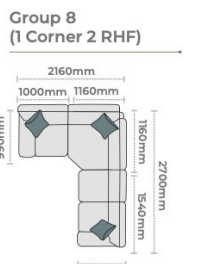

CORNER GROUP OPTIONS

The single armless unit is perfect to extend the corner sofas to fit larger living areas.

Single armless unit in fabric 5998 (supplied with adjustable glides).