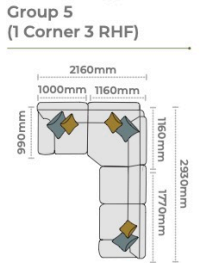

CORNER GROUP OPTIONS

The single armless unit is perfect to extend the corner sofas to fit larger living areas.

Single armless unit in fabric 5998 (supplied with adjustable glides).