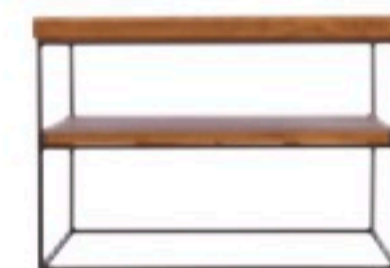

# Carnaby Dining

**HATTERS**  
HOME & STYLE

**150CM Carnaby  
SQUARE DINING TABLE**  
H77cm W150cm D150cm

**200CM Carnaby  
DINING TABLE**  
H77cm W200cm D100cm

**240CM Carnaby  
DINING TABLE**  
H77cm W240cm D100cm

**TV UNIT**  
H54cm W150cm D44cm

**Carnaby 2 DOOR  
SIDEBOARD**  
H79.8cm W120cm D46cm

**Carnaby 3 DOOR  
SIDEBOARD**  
H80.6cm W176.4cm D46cm

**Carnaby TV UNIT**  
H54cm W150cm D46cm

**LAMP TABLE**  
H42cm W60cm D60cm

**COFFEE TABLE**  
H40cm W120cm D70cm

**CONSOLE TABLE**  
H77.5cm W120cm D42cm

*As shown with:*  
**Carnaby DINING CHAIR**  
H92.5cm W49cm D63.5cm  
*Available in Grey PU & Tan PU*

Please note that colours/finishes shown are intended as a guide only. Product information correct at time of publication. We have a policy of continuous product development and reserves the right to change any product and specifications given in this brochure.