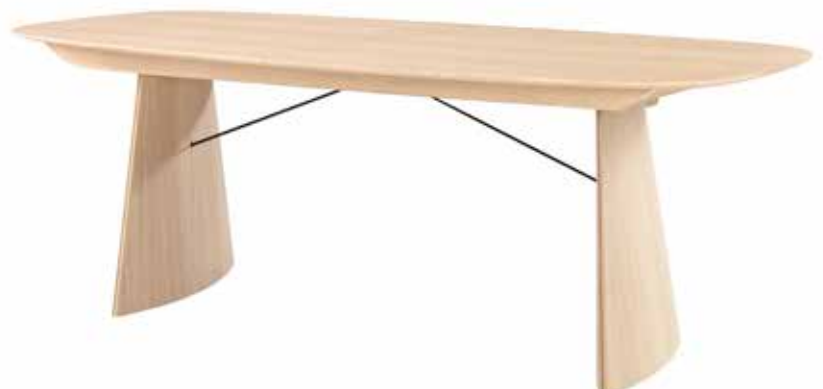

- no 770171 - L 175/240 W 90 H 74 cm
- no 770241 - L 240/338 W100 H 74 cm

-10 - legs for Super Ellipse

Dining table super ellipse with fixed tabletop (only with Slim edge and not in solid wood).

The table is also available with a fixed table top, in sizes 220, 240 and 260 cm.